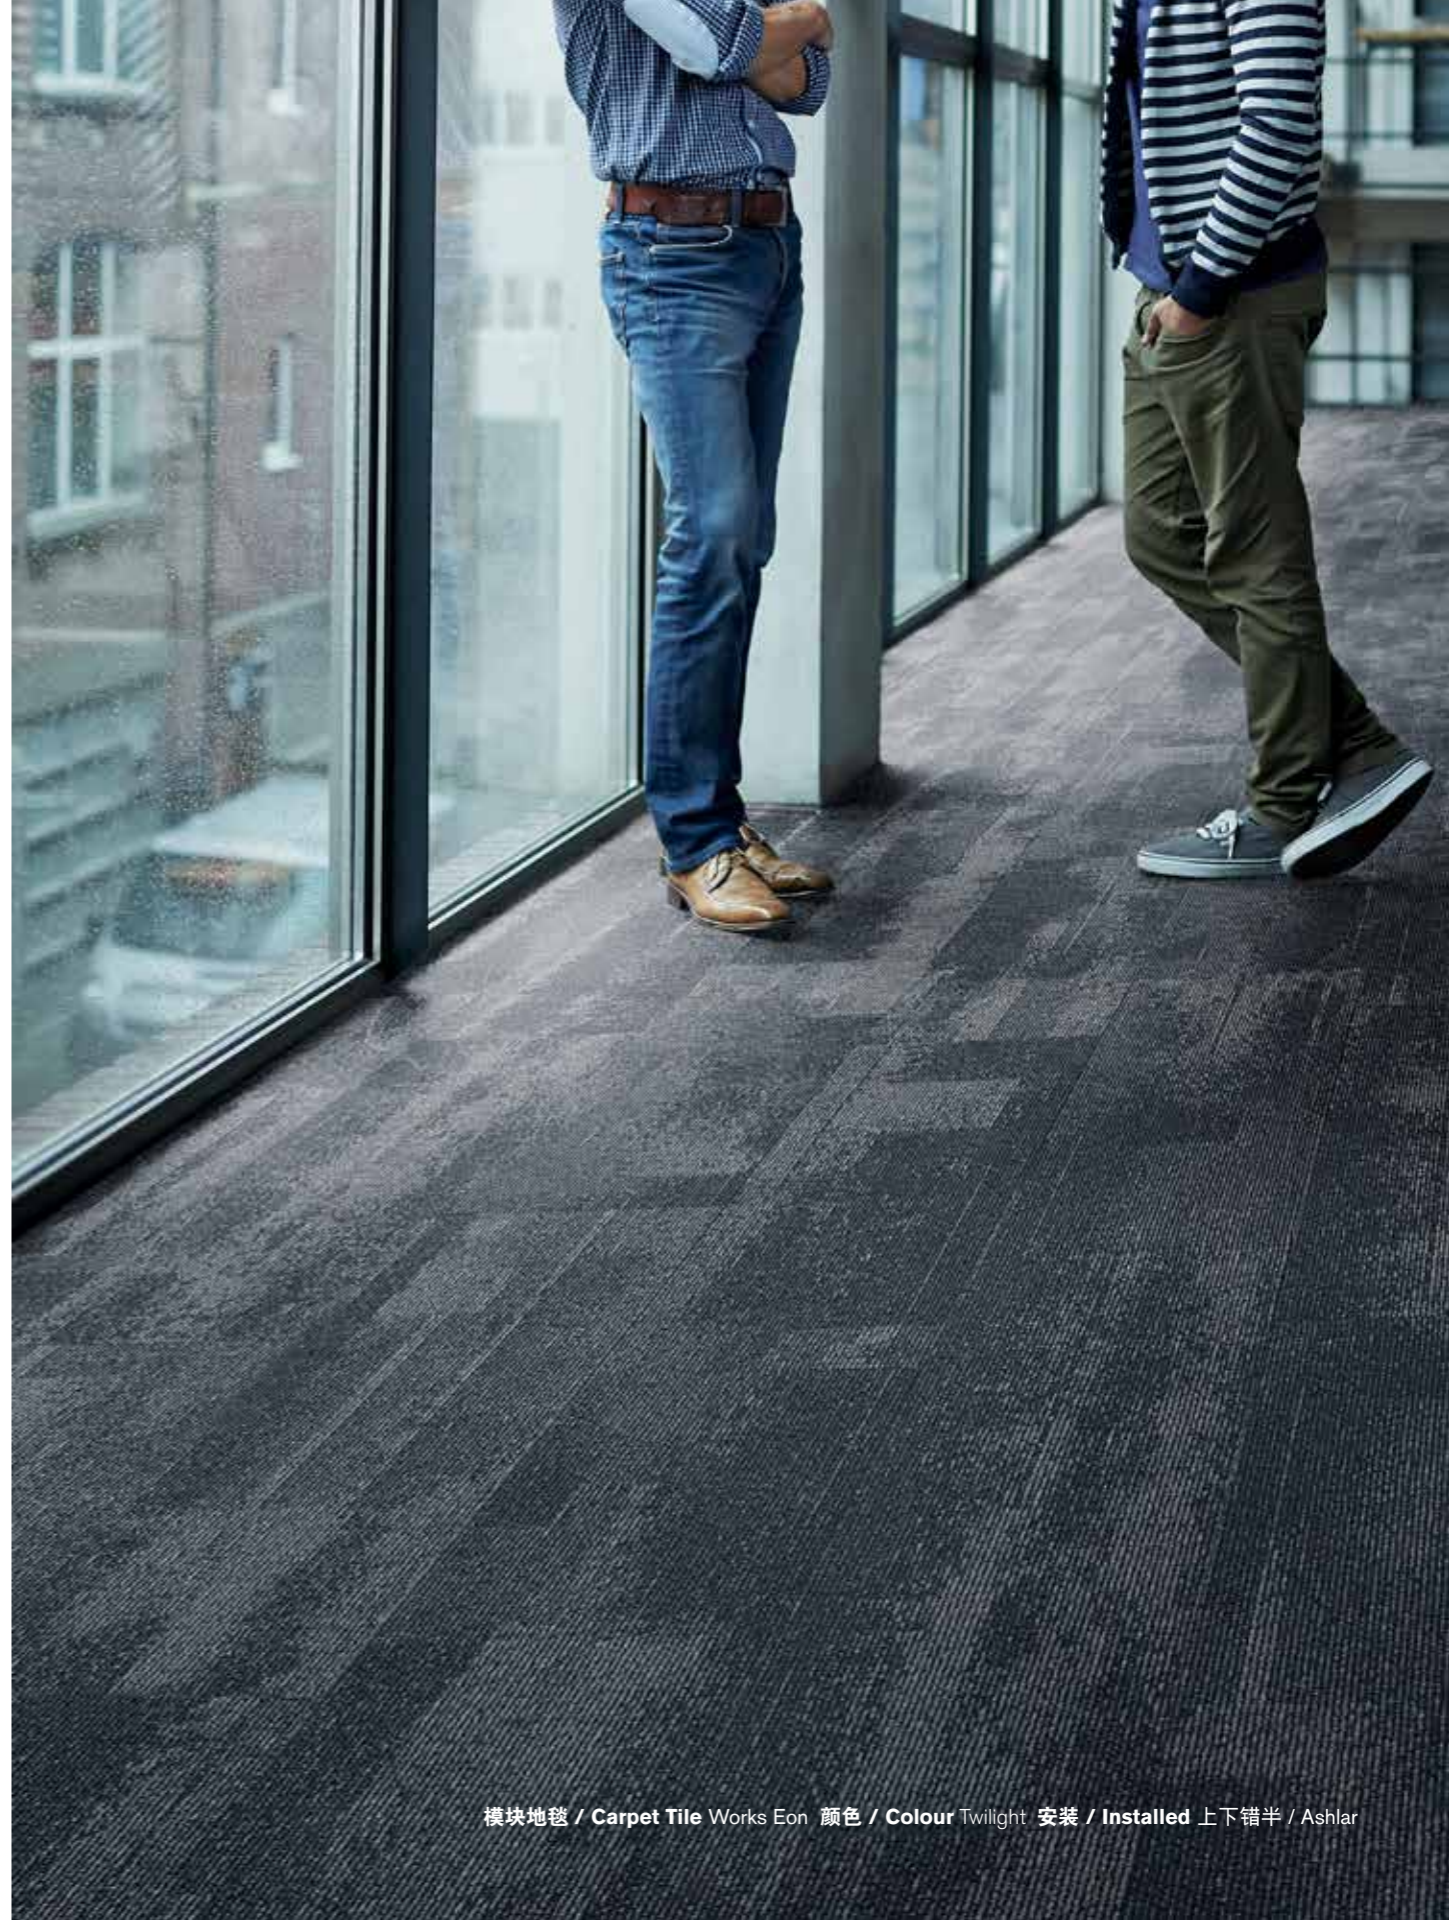

设计精良，经久耐用。采用更高密度结构，实现极简外形，在人流熙攘的环境下彰显卓越性能。

Works Eon是Works系列产品的最新产品，共同实现公司愿景——“使每个空间更加智能地协同工作”。Works系列的每一个细节都体现了创意和价值，且十分环保。

结合您的创意，将每块地面都打造成+正能量空间™，让使用者每天都能努力生活、工作、学习、获得灵感，不断前行。Works系列助您踏上睿智之旅。与我们全世界的所有产品一样，该产品符合碳中和理念，可以让您减少碳足迹，为环保事业做出贡献。

Works Eon. Tone, texture, timeless.

Travelling through the unending space of time, not defined by a moment, classics are born. Works Eon captures that ethereal flowing nature of the cosmos, creating timeless spaces. Merging durable, handwoven textures with seamless, organic patterns, Works Eon is here creating exciting new possibilities.

Not only is it designed to look good, it's designed to last. With a minimalist profile achieved by a denser construction, it is engineered to deliver superior performance in areas of high footfall.

Works Eon is our latest addition to Works Series and is tied into that one vision – working smarter together for every space. Every detail of Works Series merges to give greater versatility and drive value, without costing the earth.

Combined with your ideas, each floor can create +Positive spaces™ which help their users thrive by letting them live, work, learn and regain inspiration every day. Each Works Series tile will prove to be the smart move for our planet's future too. As with every Interface product, they are Carbon Neutral, so they help you lower your carbon footprint with one positive step.